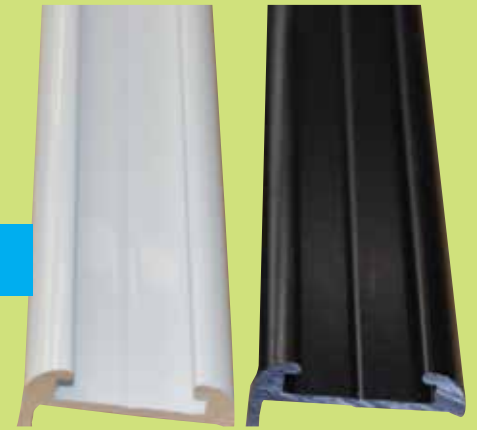

TRULINE ALUMINIUM WHITE & BLACK (J MOULD NARROW) 22MM X 4.8M

250-02010

White

250-02012

Black