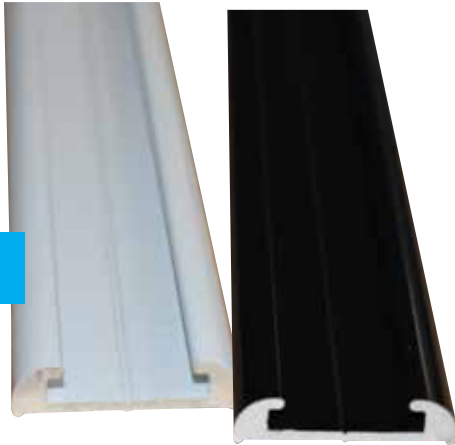

COAST ADJUSTABLE ROOF RACKS

- Easy Multi-fit DIY Roof Rack Kit
- Can be shortened in both length and width to suit your requirements
- Cross bars can be positioned to allow for roof top accessories

400-04600