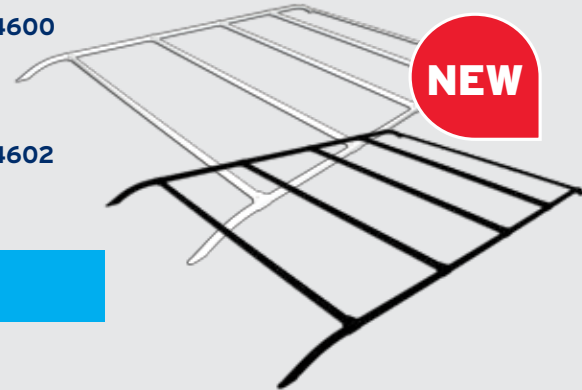

COAST ADJUSTABLE ROOF RACKS

- Easy Multi-fit DIY Roof Rack Kit
- Can be shortened in both length and width to suit your requirements
- Cross bars can be positioned to allow for roof top accessories

400-04600

White

400-04602

Black

AERO FLO VENT COVER FOR 14" X 14" ROOF VENT

650-04000

Get high flow fresh air ventilated throughout your RV in rain or sunshine. It has a swing open top for easy cleaning & because it has vents on three sides it has 30% more open vent area than some other vent covers. eets the roof or the rear panel.